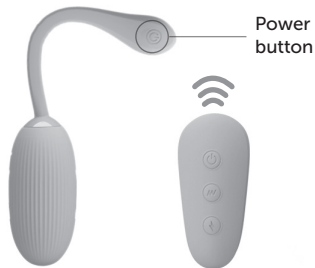

Elektra plus vibrating egg

PRODUCT MANUAL

7 vibration modes

3 electro-stim impulse modes

**Made from silicone
and ABS plastic**

Waterproof

Charging

- For maximum pleasure charge before every use.
- Connect the included USB cable and insert the USB end into the wall adaptor or computer USB port (Computer must be turned on).
- The slow intermittent glow indicates charging in progress.
- A full charge takes up to 3 hours for 1 hour of play.

USB
charging port

How To Use

TO ENSURE CONNECTIVITY, PLEASE APPLY WATER-BASED LUBE TO THE AREA OF STIMULATION. IF THE SKIN IS TOO DRY, THE IMPULSE MIGHT NOT PASS.

- Hold the  button on the tail of the toy to turn on/off.

With the remote control

- Hold the  button to activate the vibration.
- Press it quickly to cycle through 7 vibration modes.
- Hold the  button to activate the electro stimulation.
- Press it quickly to cycle through 3 e-stim modes.
- Press the  button to pause any function.